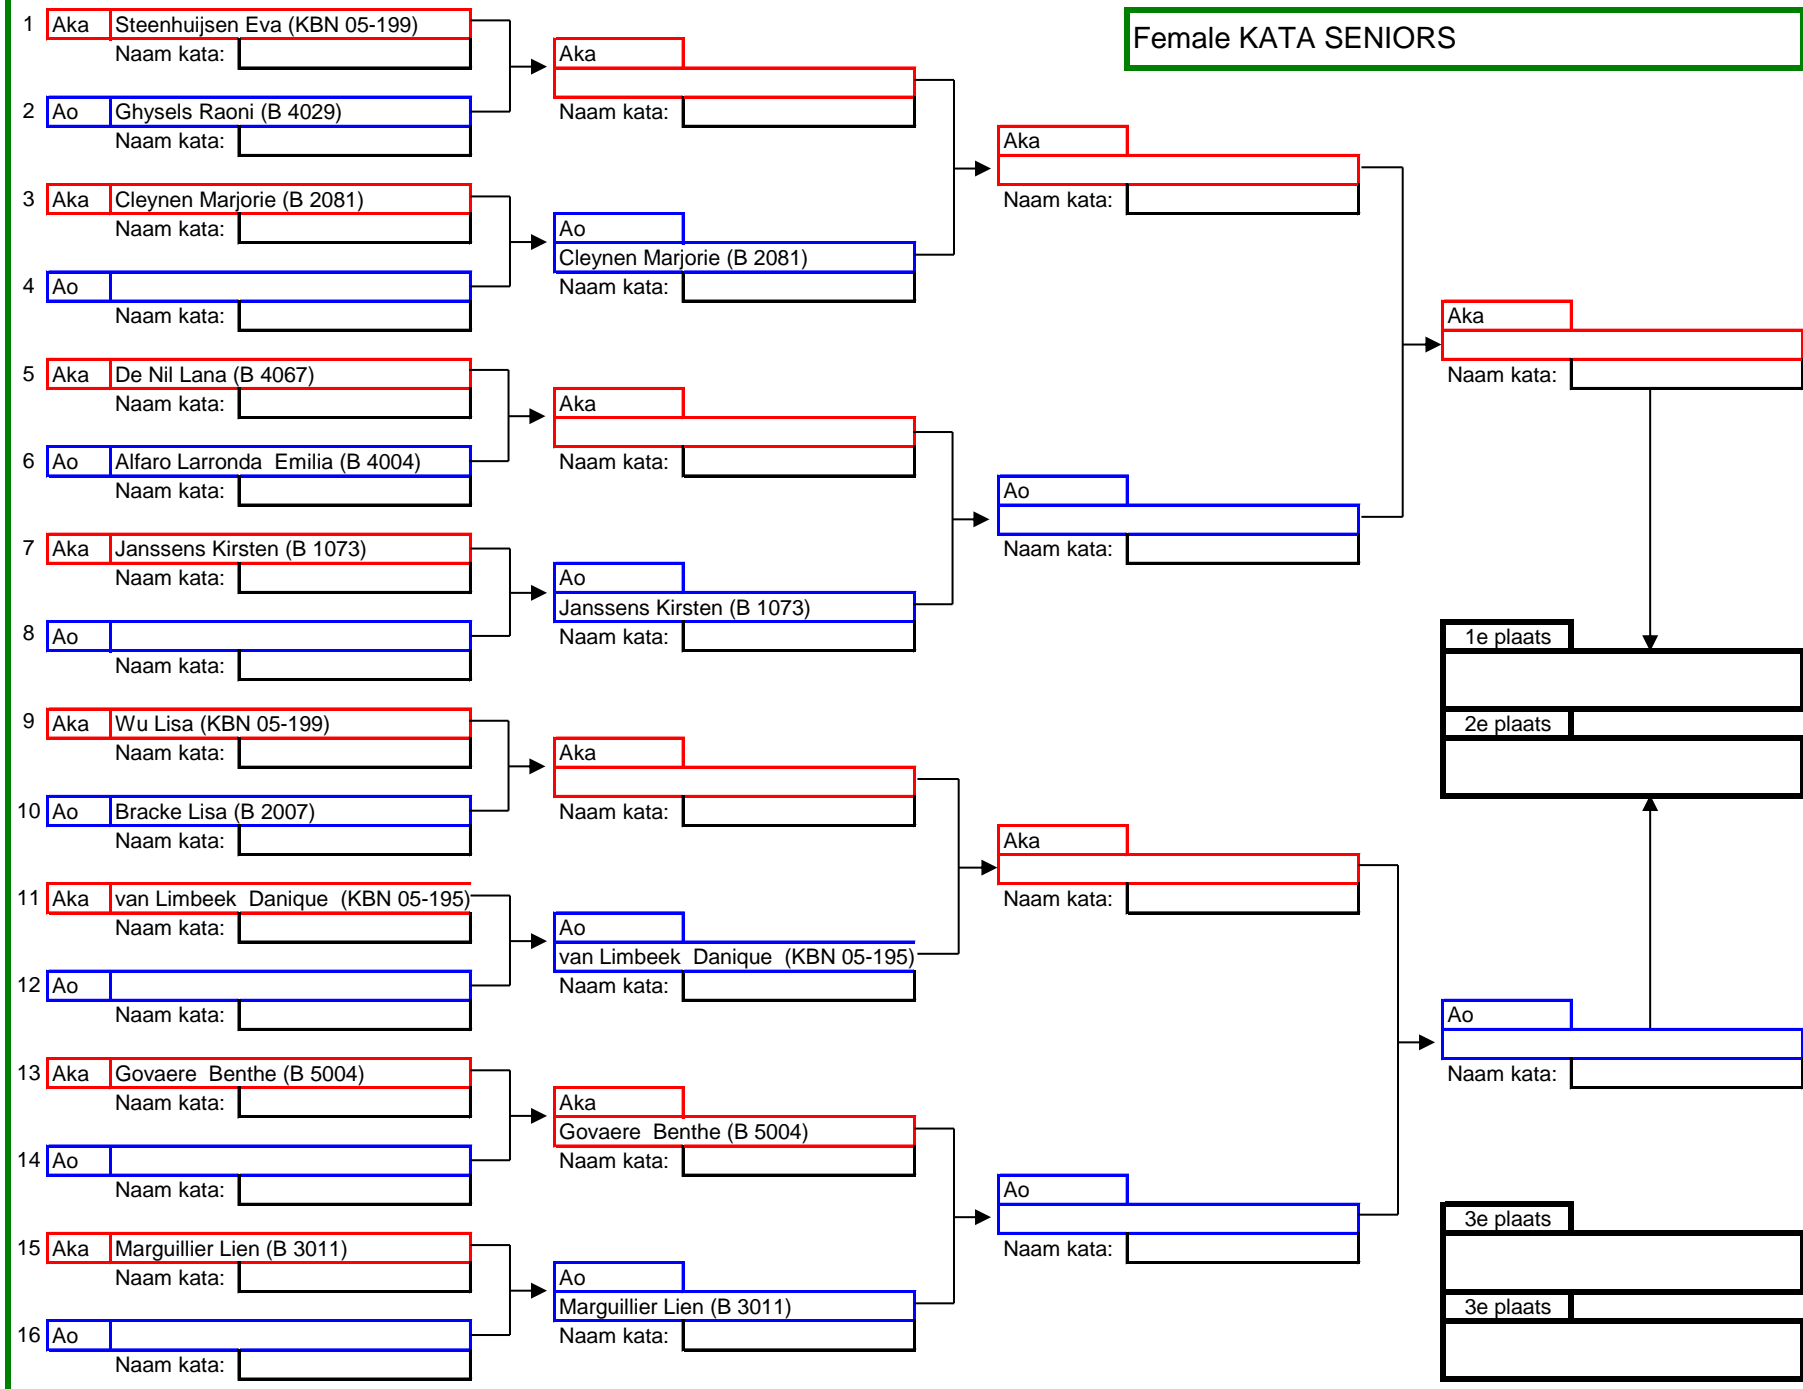

Maitoshi Kachi Trophy 24/03/2024 Kata - 24/03/2024

Female KATA SENIORS

Female KATA SENIORS

Herkansingen

Female KATA SENIORS

Afroepingsblad

- | | | |
|----|-----|----------------------------------|
| 1 | Aka | Steenhuijsen Eva (KBN 05-199) |
| 2 | Ao | Ghysels Raoni (B 4029) |
| 3 | Aka | Cleynen Marjorie (B 2081) |
| 4 | Ao | |
| 5 | Aka | De Nil Lana (B 4067) |
| 6 | Ao | Alfaro Larronda Emilia (B 4004) |
| 7 | Aka | Janssens Kirsten (B 1073) |
| 8 | Ao | |
| 9 | Aka | Wu Lisa (KBN 05-199) |
| 10 | Ao | Bracke Lisa (B 2007) |
| 11 | Aka | van Limbeek Danique (KBN 05-195) |
| 12 | Ao | |
| 13 | Aka | Govaere Benthe (B 5004) |
| 14 | Ao | |
| 15 | Aka | Marguillier Lien (B 3011) |
| 16 | Ao | |