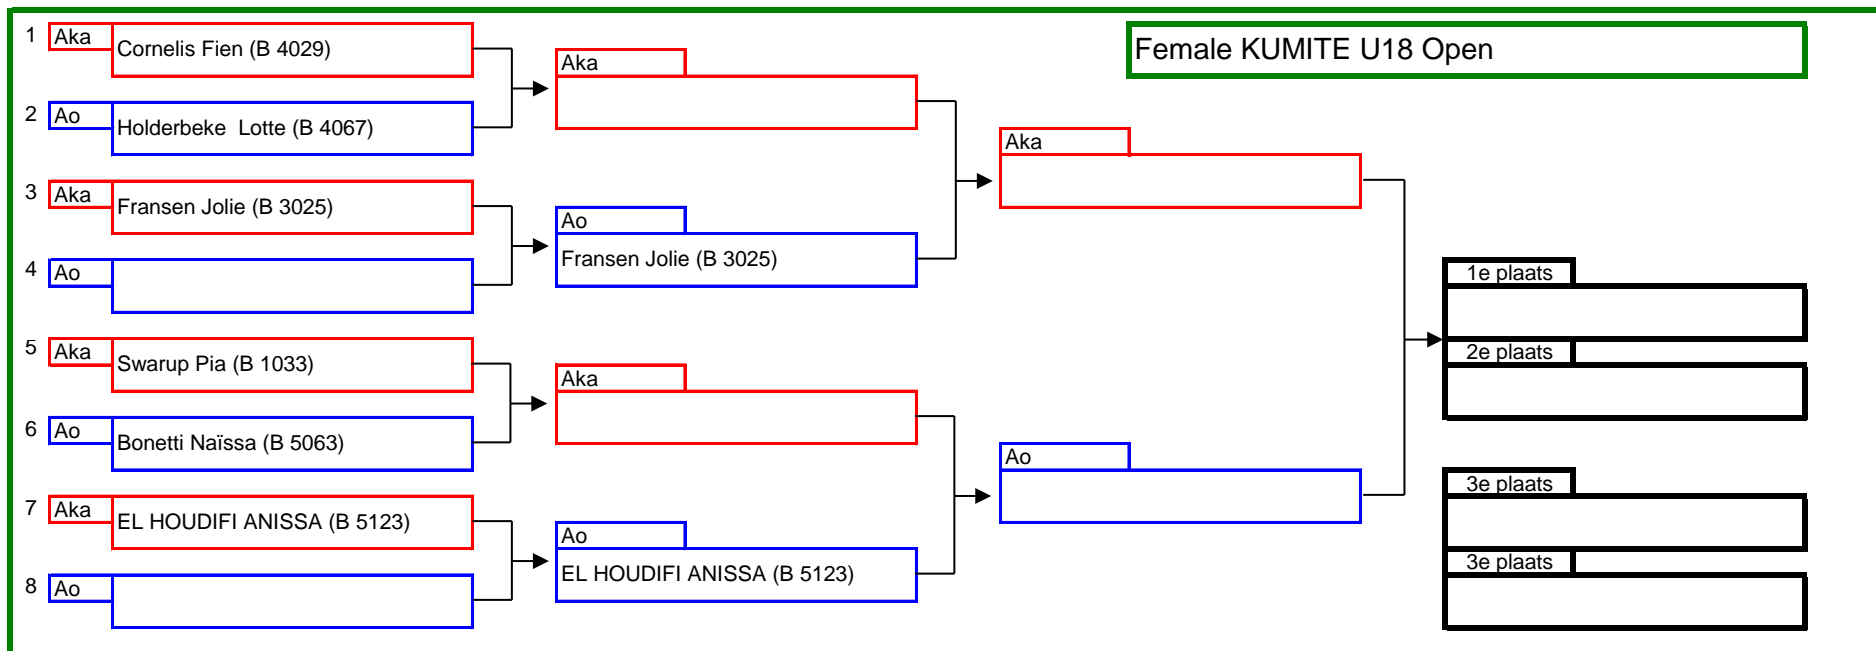

# Maitoshi Kachi Trophy 24/03/2024 - 24/03/2024

Female KUMITE U18 Open