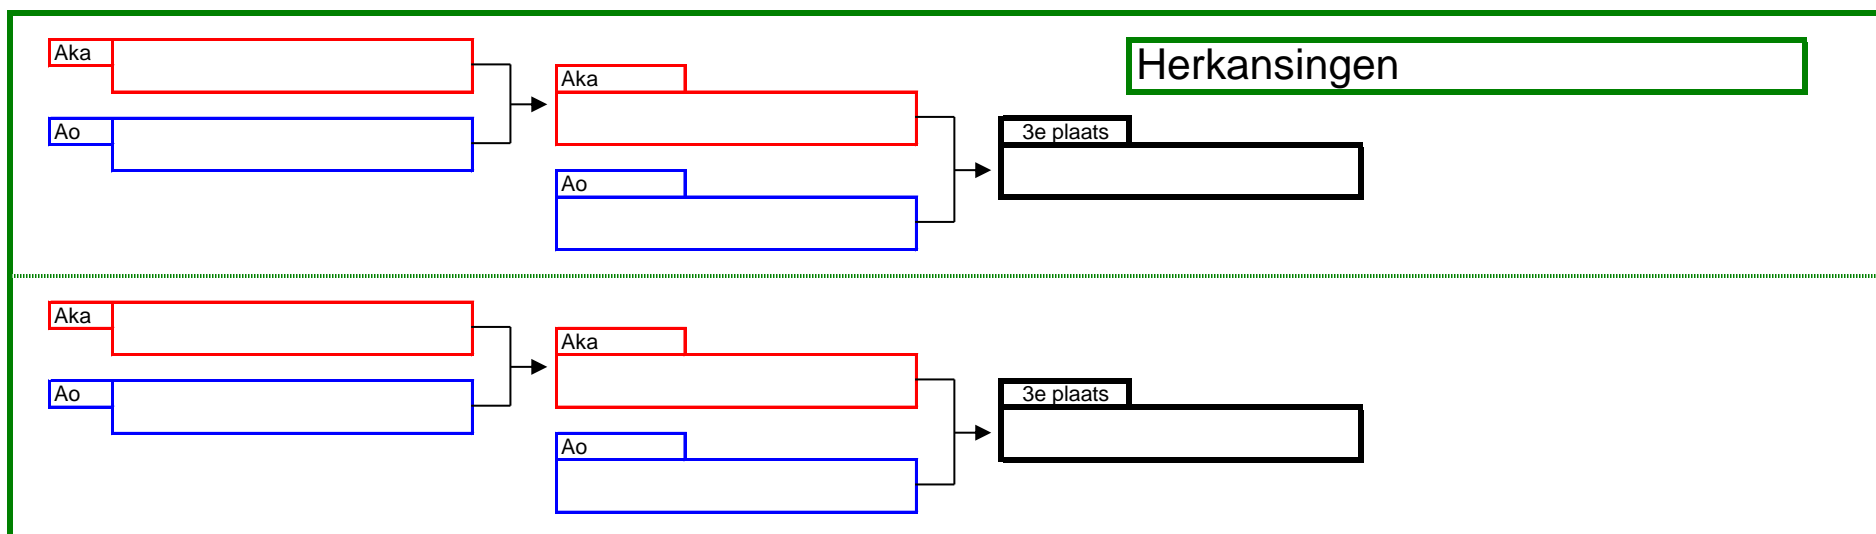

# Maitoshi Kachi Trophy 24/03/2024 - 24/03/2024

Female KUMITE U18 Open