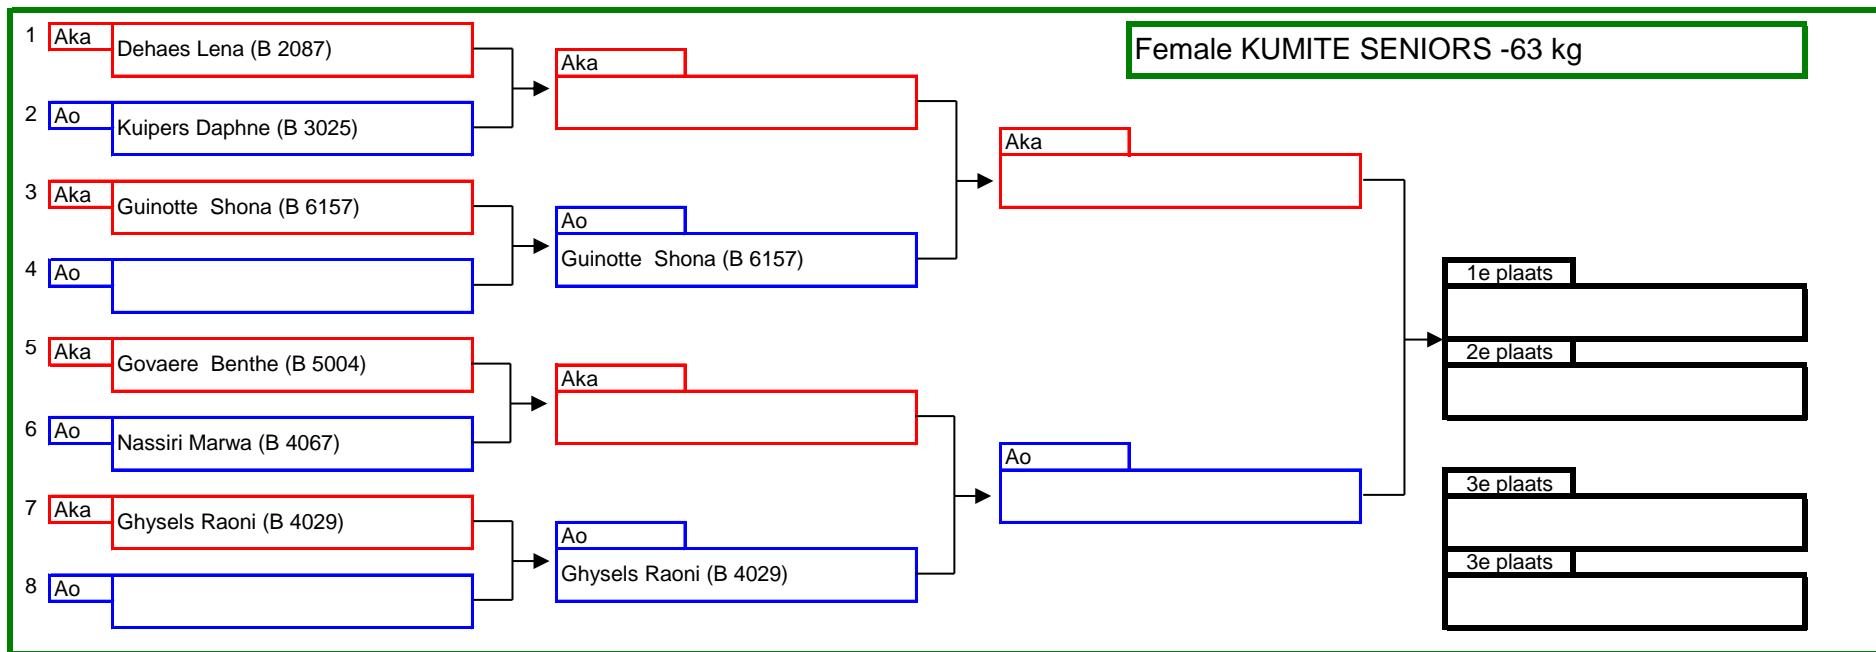

# Maitoshi Kachi Trophy 24/03/2024 - 24/03/2024

Female KUMITE SENIORS -63 kg