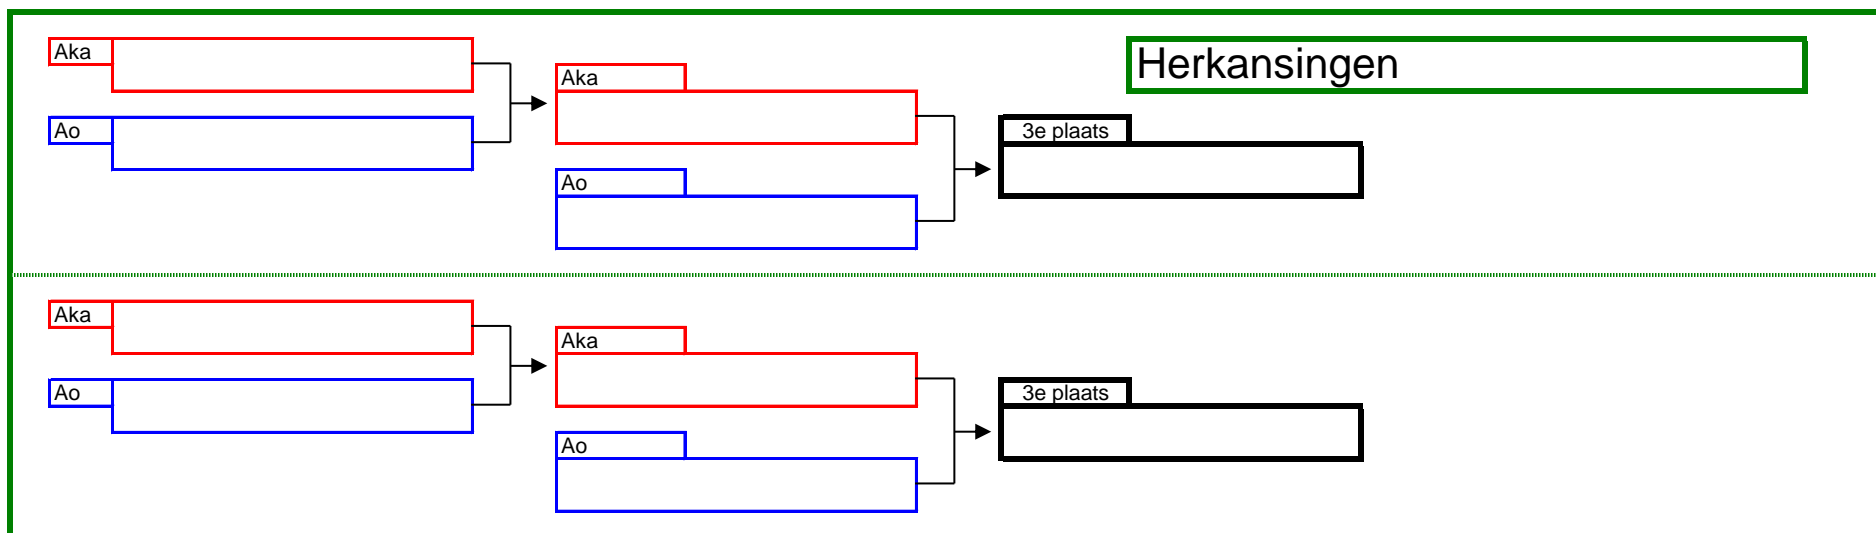

# Maitoshi Kachi Trophy 24/03/2024 - 24/03/2024

Female KUMITE SENIORS -63 kg