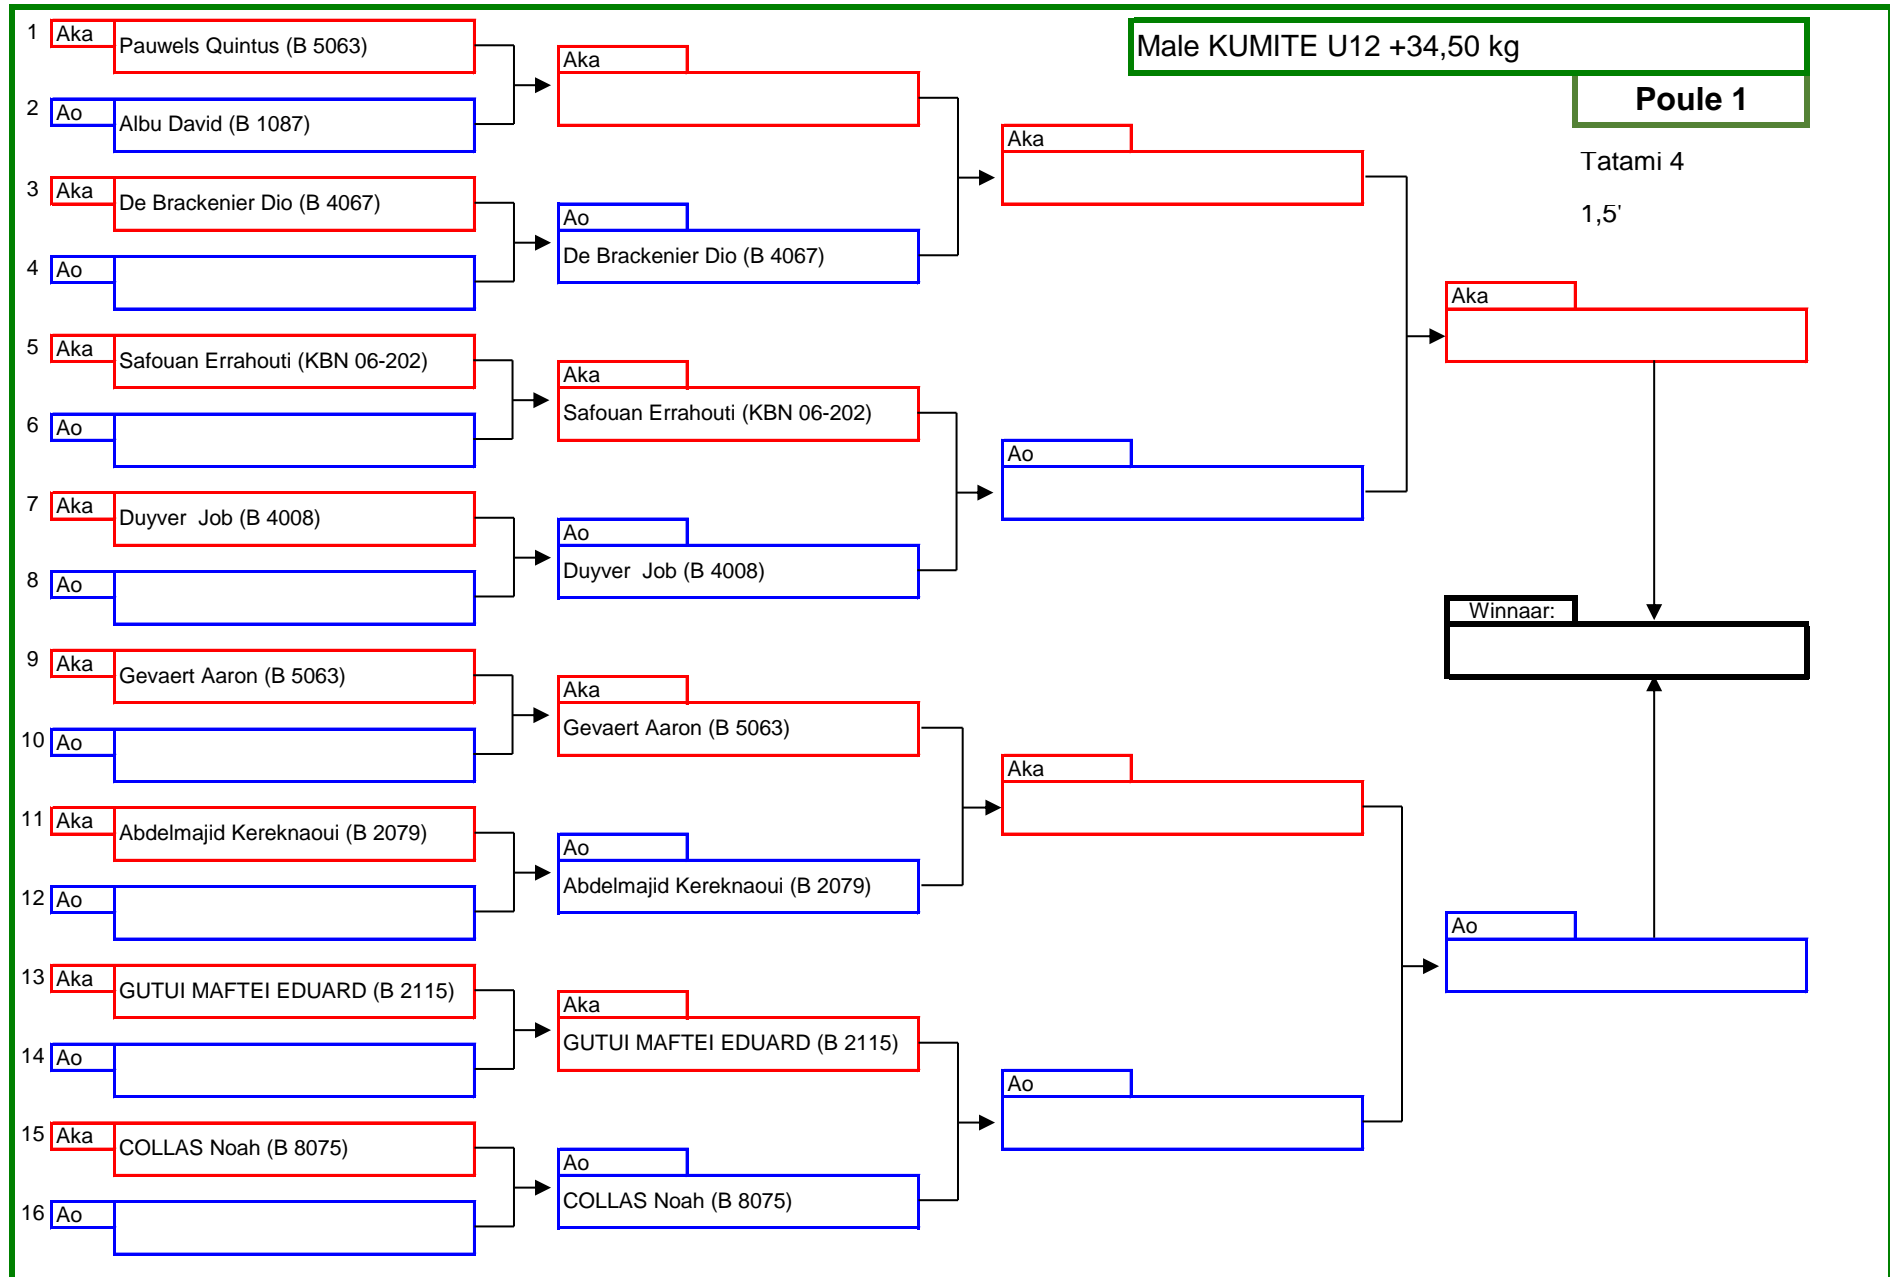

# Maitoshi Kachi Trophy 2024 - 24/03/2024

Male KUMITE U12 +34,50 kg

Herkansingen - Poule 1

# Maitoshi Kachi Trophy 2024 - 24/03/2024

Male KUMITE U12 +34,50 kg

Herkansingen - Poule 2

# Maitoshi Kachi Trophy 2024 - 24/03/2024

Male KUMITE U12 +34,50 kg

Poule 1

*Afroepingsblad*

- |    |     |                                |
|----|-----|--------------------------------|
| 1  | Aka | Pauwels Quintus (B 5063)       |
| 2  | Ao  | Albu David (B 1087)            |
| 3  | Aka | De Brackenier Dio (B 4067)     |
| 4  | Ao  |                                |
| 5  | Aka | Safouan Errahouti (KBN 06-202) |
| 6  | Ao  |                                |
| 7  | Aka | Duyver Job (B 4008)            |
| 8  | Ao  |                                |
| 9  | Aka | Gevaert Aaron (B 5063)         |
| 10 | Ao  |                                |
| 11 | Aka | Abdelmajid Kereknaoui (B 2079) |
| 12 | Ao  |                                |
| 13 | Aka | GUTUI MAFTEI EDUARD (B 2115)   |
| 14 | Ao  |                                |
| 15 | Aka | COLLAS Noah (B 8075)           |
| 16 | Ao  |                                |