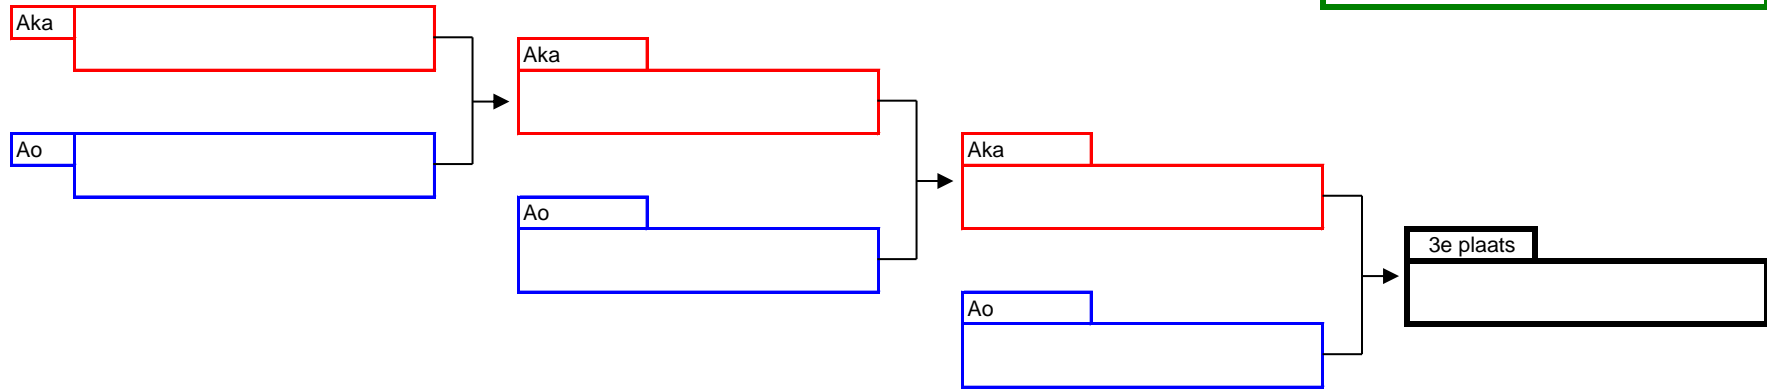

# Maitoshi Kachi Trophy 2024 - 24/03/2024

Male KUMITE U12 +34,50 kg

Herkansingen - Poule 1