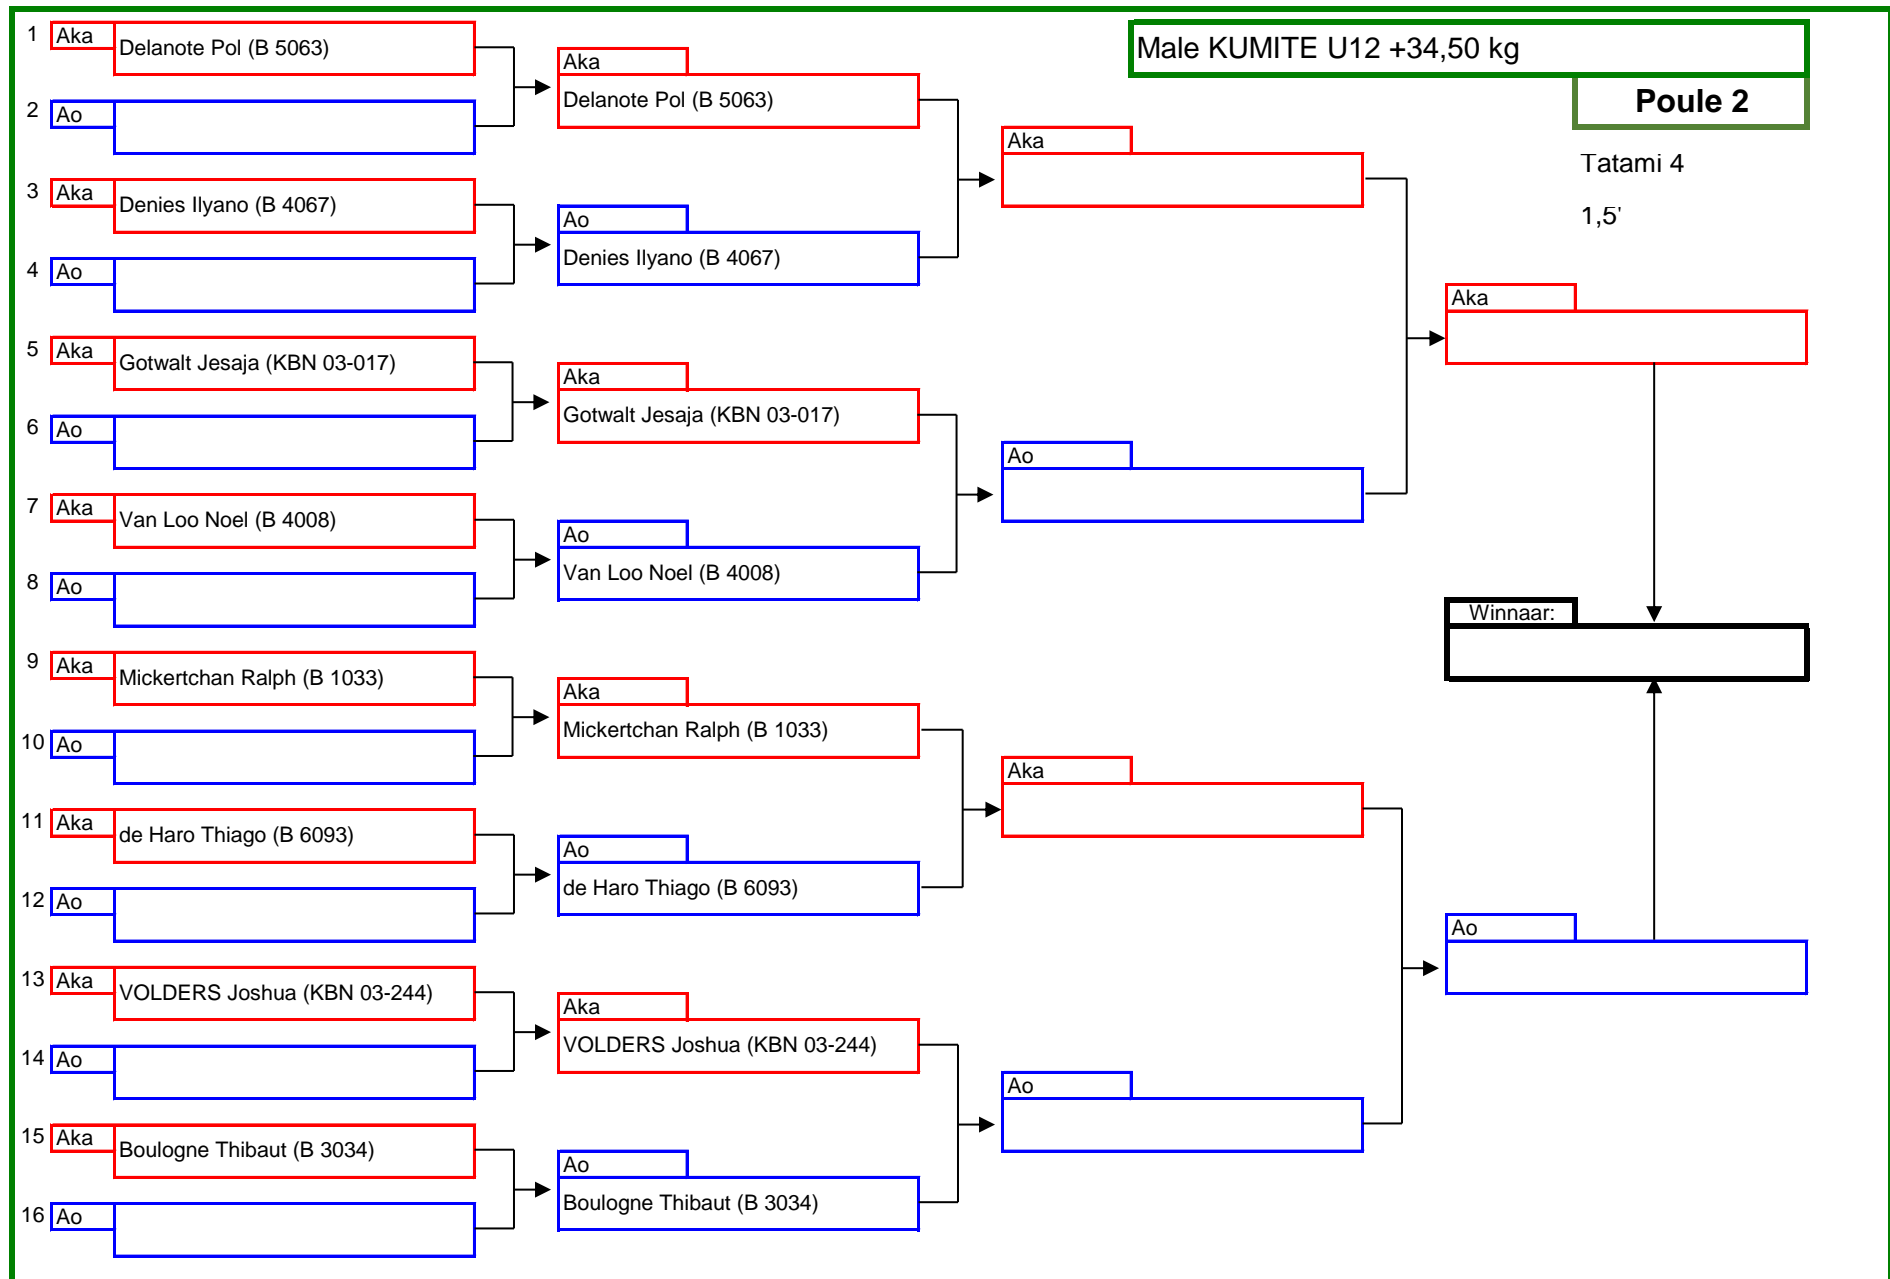

# Maitoshi Kachi Trophy 2024 - 24/03/2024

Male KUMITE U12 +34,50 kg

Herkansingen - Poule 1

# Maitoshi Kachi Trophy 2024 - 24/03/2024

Male KUMITE U12 +34,50 kg

Herkansingen - Poule 2

# Maitoshi Kachi Trophy 2024 - 24/03/2024

Male KUMITE U12 +34,50 kg

Poule 1

*Afroepingsblad*

- |    |     |                                |
|----|-----|--------------------------------|
| 1  | Aka | Pauwels Quintus (B 5063)       |
| 2  | Ao  | Albu David (B 1087)            |
| 3  | Aka | De Brackenier Dio (B 4067)     |
| 4  | Ao  |                                |
| 5  | Aka | Safouan Errahouti (KBN 06-202) |
| 6  | Ao  |                                |
| 7  | Aka | Duyver Job (B 4008)            |
| 8  | Ao  |                                |
| 9  | Aka | Gevaert Aaron (B 5063)         |
| 10 | Ao  |                                |
| 11 | Aka | Abdelmajid Kereknaoui (B 2079) |
| 12 | Ao  |                                |
| 13 | Aka | GUTUI MAFTEI EDUARD (B 2115)   |
| 14 | Ao  |                                |
| 15 | Aka | COLLAS Noah (B 8075)           |
| 16 | Ao  |                                |