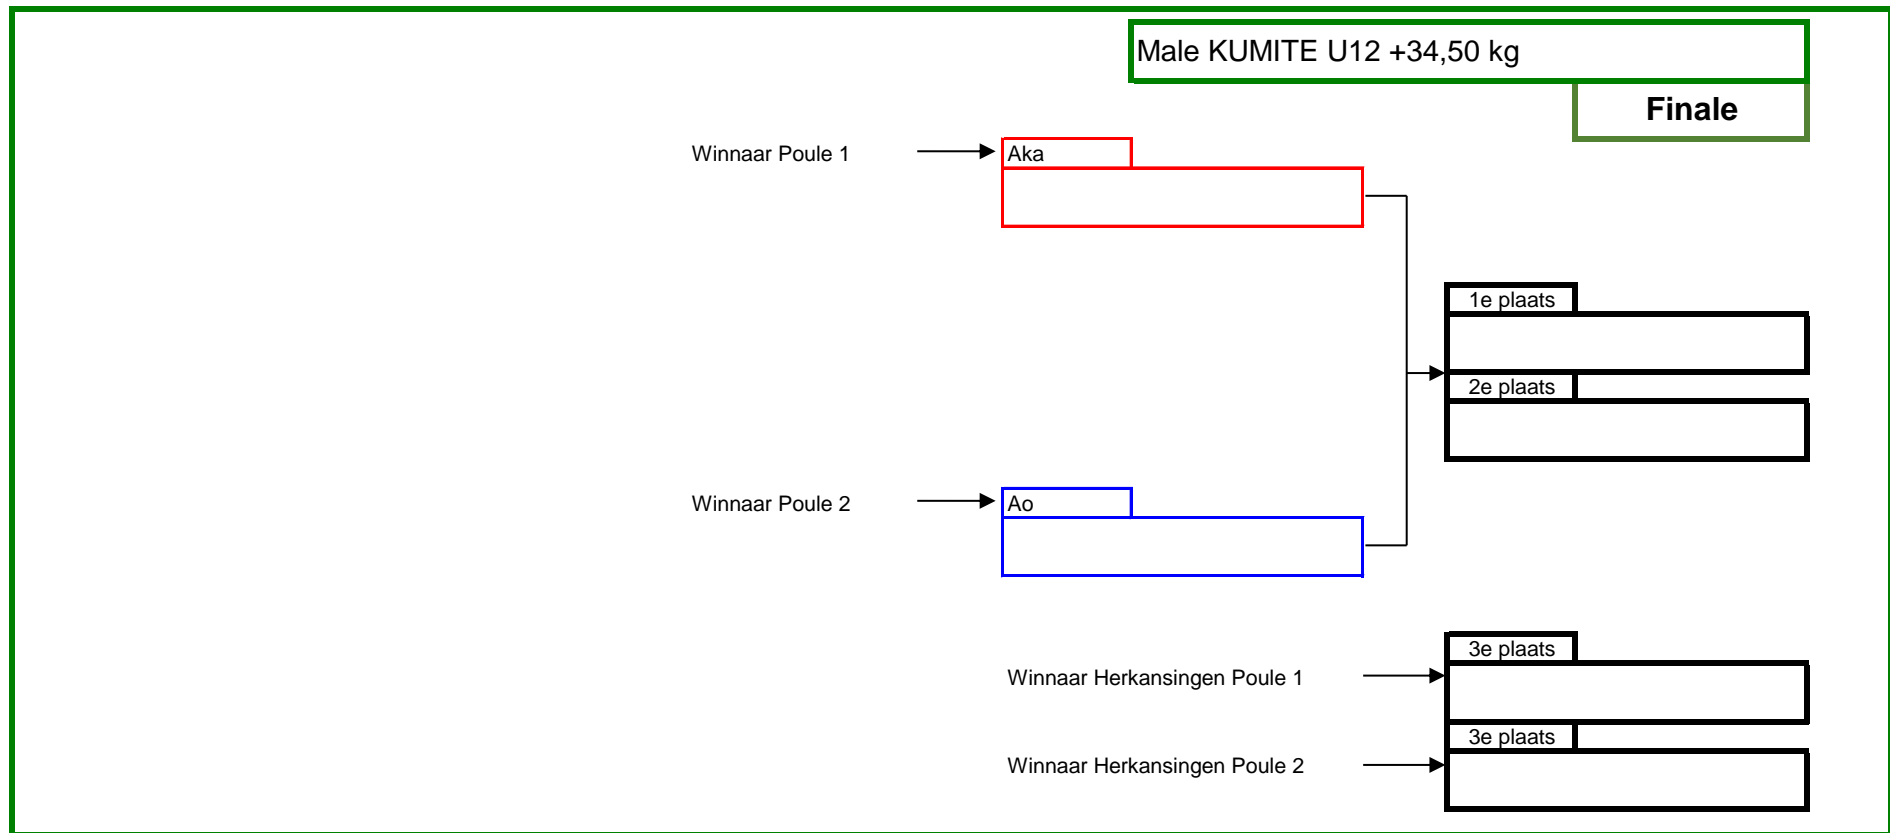

Maitoshi Kachi Trophy 2024 - 24/03/2024