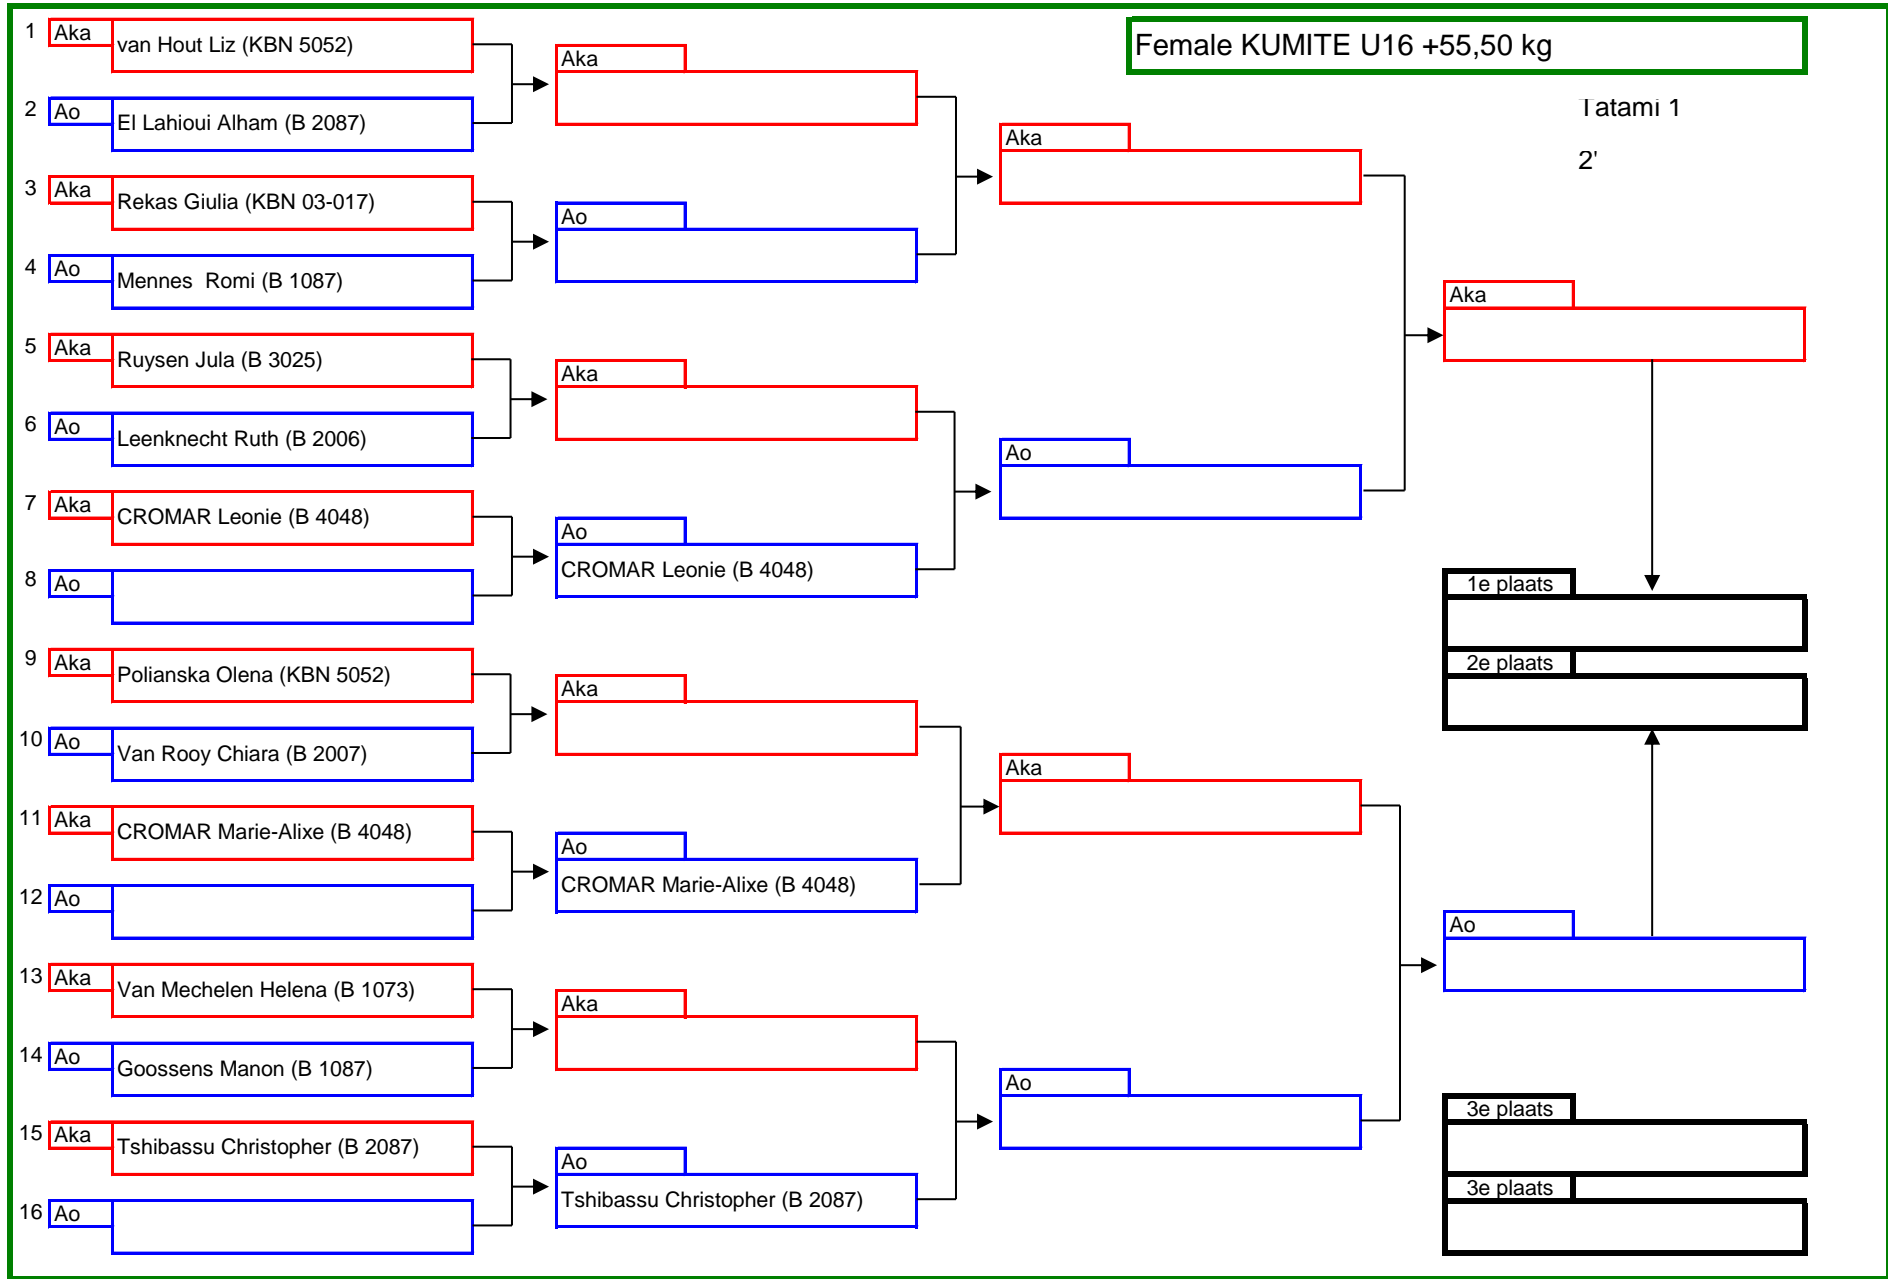

# Maitoshi Kachi Trophy 2024 - 24/03/2024

# Maitoshi Kachi Trophy 2024 - 24/03/2024

Female KUMITE U16 +55,50 kg

Herkansingen

# Maitoshi Kachi Trophy 2024 - 24/03/2024

Female KUMITE U16 +55,50 kg