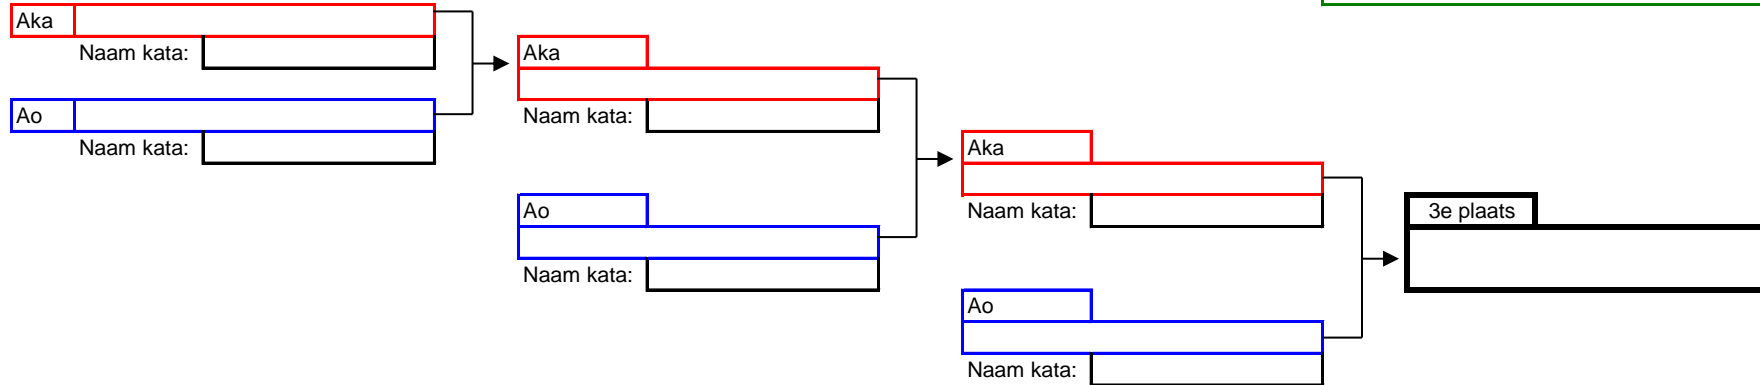

# Maitoshi Kachi Trophy 24/03/2024 Kata - 24/03/2024

Female KATA U14

Herkansingen - poule 1