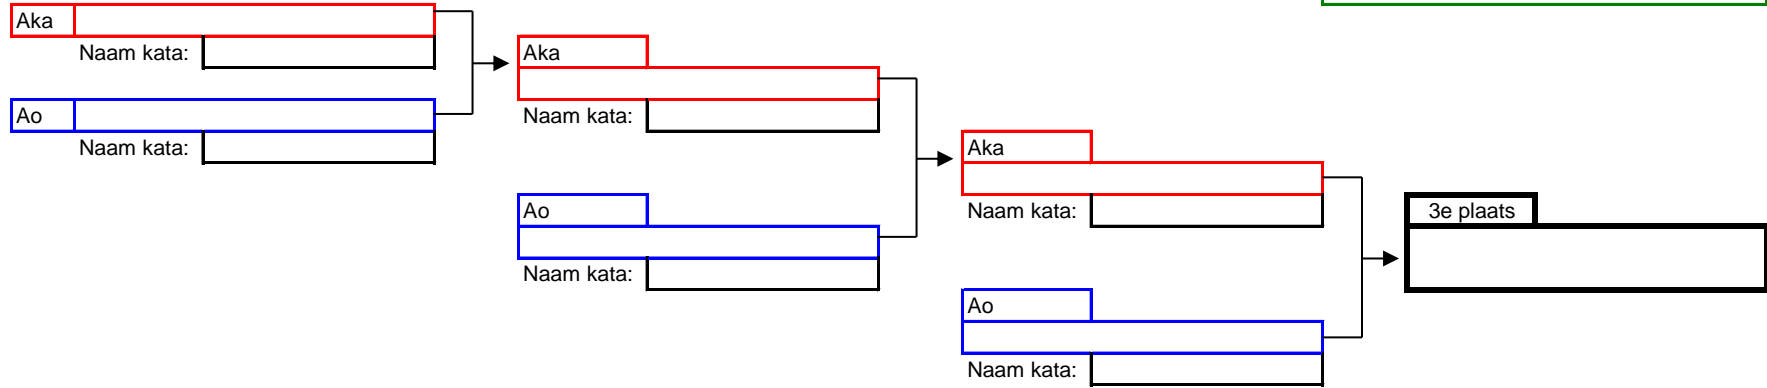

Female KATA U14

Herkansingen - poule 2