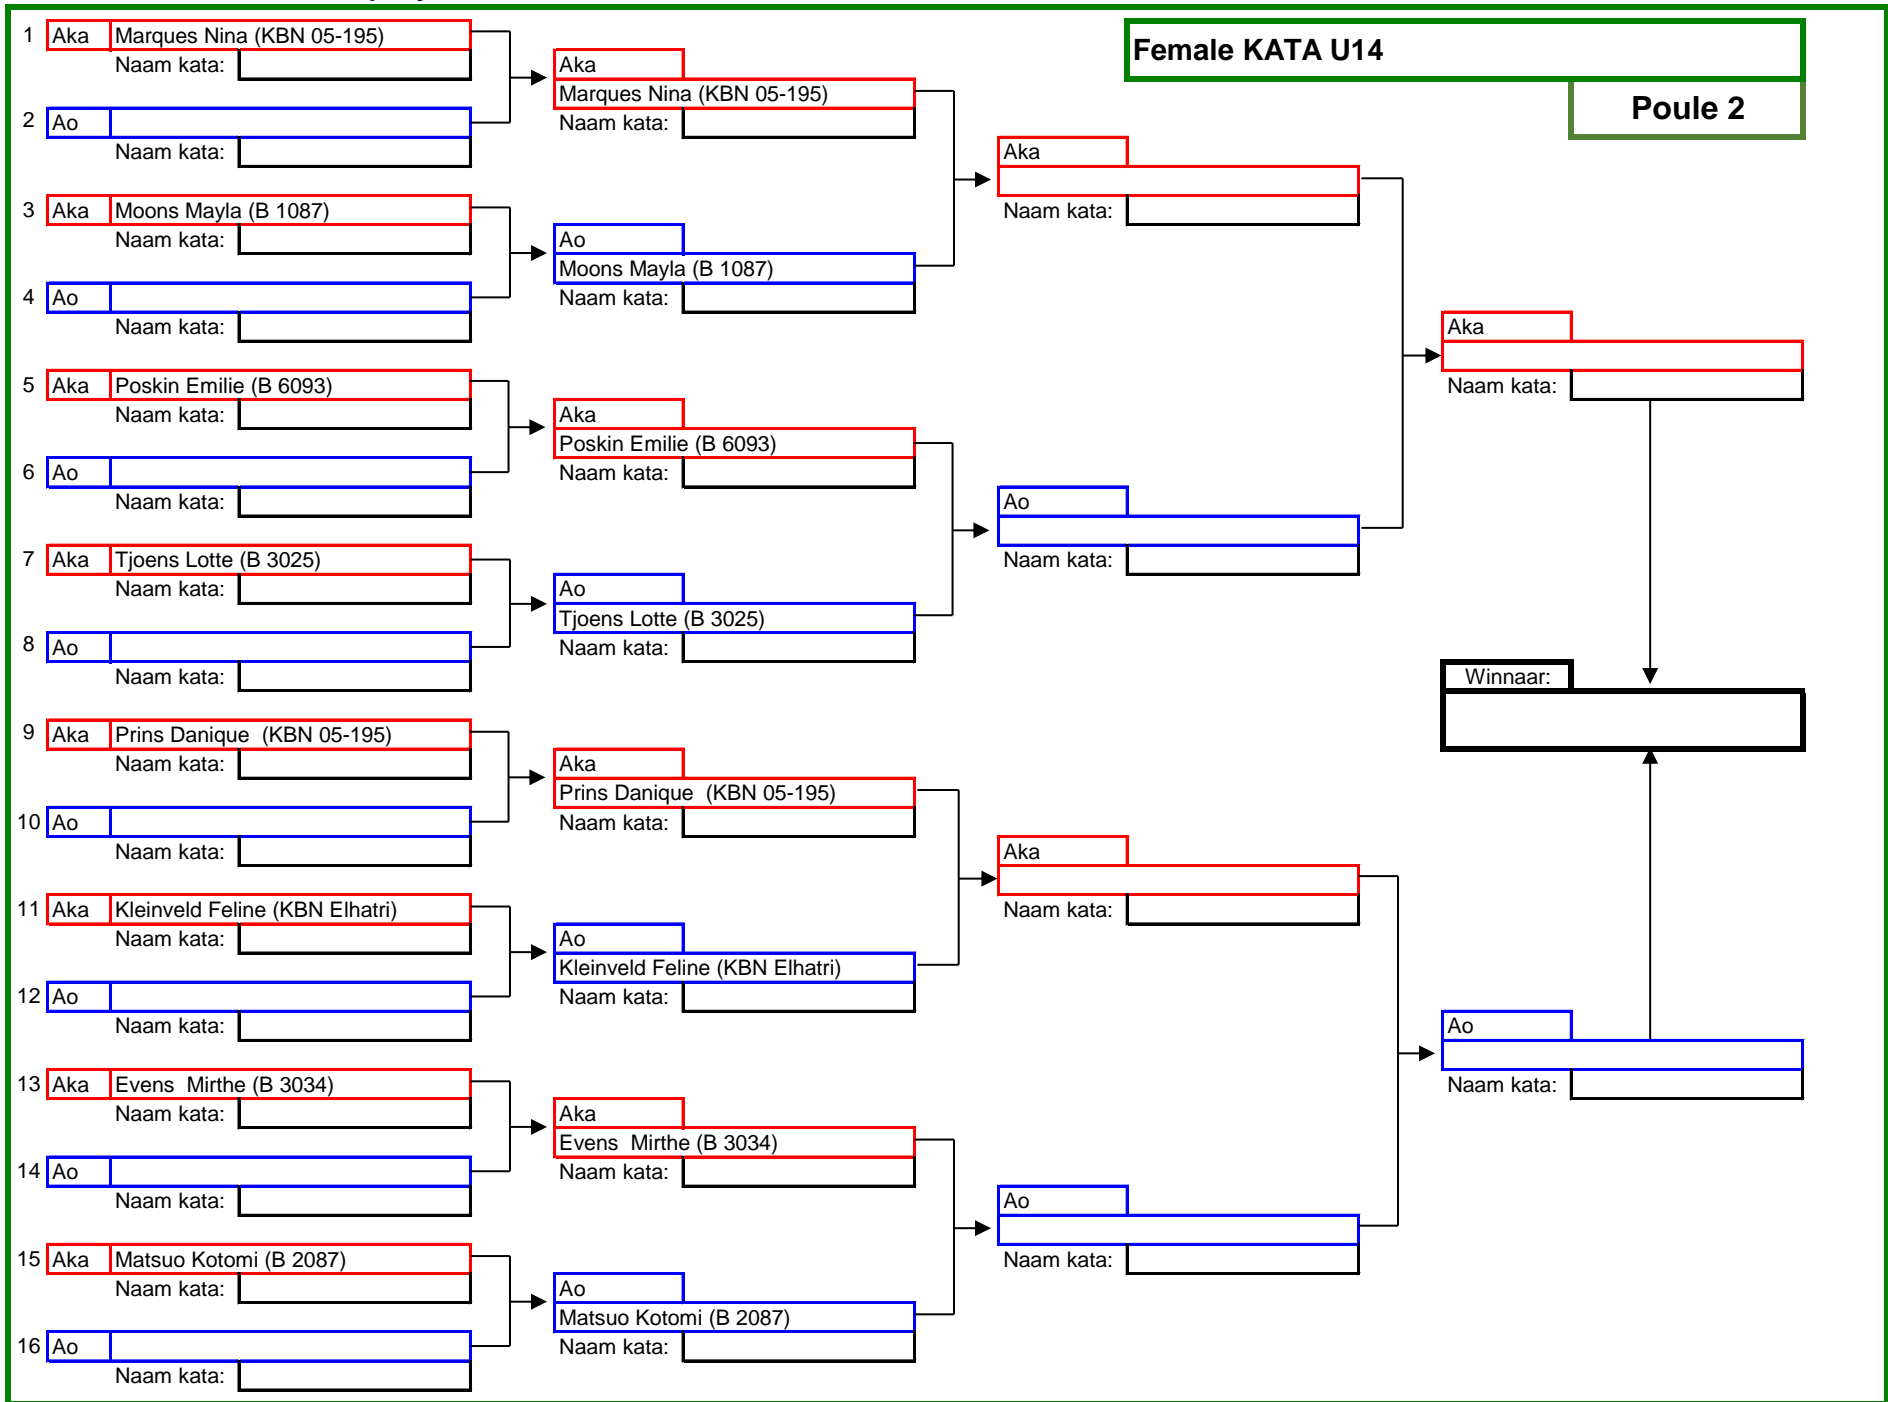

Maitoshi Kachi Trophy 24/03/2024 Kata - 24/03/2024